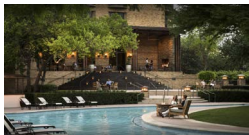

Everyone knows only the finest products make their way into Four Seasons Resorts. Known for their luxury amenities, this sunny Dallas, TX location wanted to find a fireplace that could seamlessly fit within their new rugged saloon where guests can enjoy innovative craft cocktails, local beer and the sounds of Janis Joplin & Stevie Ray Vaughn. This fireplace was custom designed for this space and includes a cor-ten finish and mammoth logset.