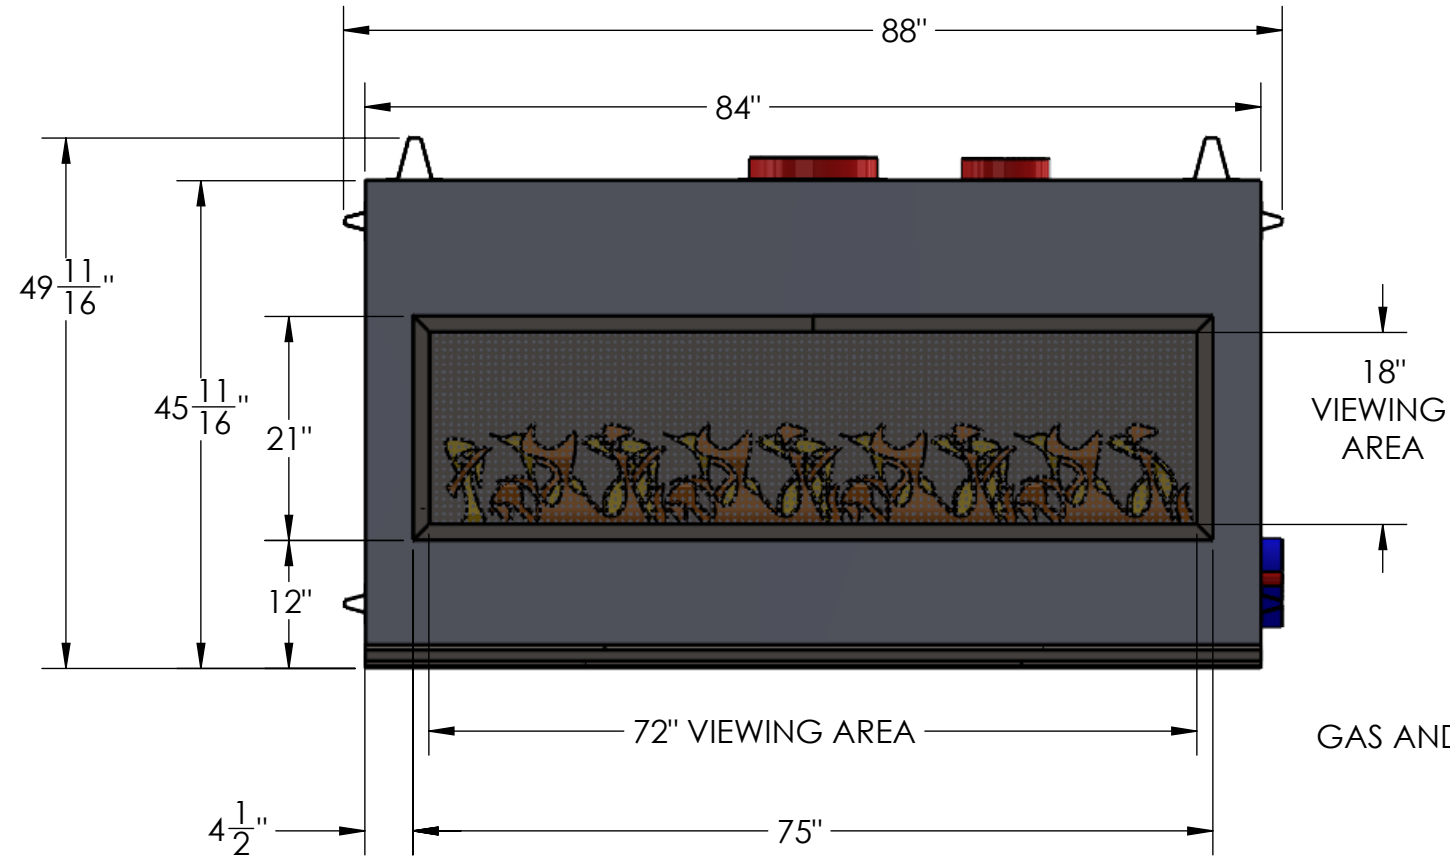

DO NOT SCALE DRAWING		PROPRIETARY AND CONFIDENTIAL: THE INFORMATION CONTAINED IN THIS DRAWING IS THE SOLE PROPERTY OF ACUCRAFT. ANY REPRODUCTION IN PART OR AS A WHOLE WITHOUT THE WRITTEN PERMISSION OF ACUCRAFT IS PROHIBITED.		Acucraft Fireplace Systems 19672 172nd Street Big Lake, MN 55309
UNLESS OTHERWISE SPECIFIED ALL DIMENSIONS ARE IN INCHES		TITLE: CUSTOM LINEAR GAS BARNETT SAM 7072		
DRAWN BY: A. REDBERG	DATE: 12/4/2017	SIZE B	DWG. NO. 7072-A-002	REV B
MATERIAL:				SHEET 2 OF 3