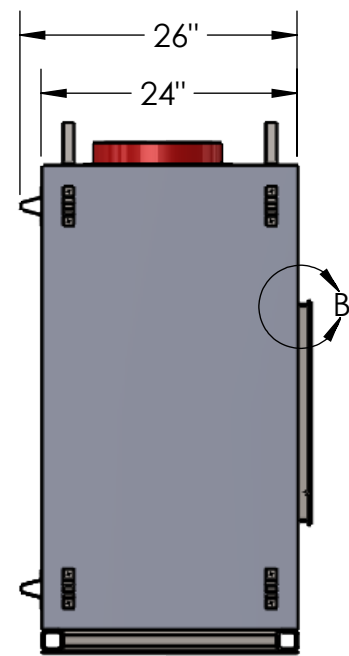

DO NOT SCALE DRAWING		PROPRIETARY AND CONFIDENTIAL: THE INFORMATION CONTAINED IN THIS DRAWING IS THE SOLE PROPERTY OF ACUCRAFT. ANY REPRODUCTION IN PART OR AS A WHOLE WITHOUT THE WRITTEN PERMISSION OF ACUCRAFT IS PROHIBITED.		Acucraft Fireplace Systems 19672 172nd Street Big Lake, MN 55309
UNLESS OTHERWISE SPECIFIED ALL DIMENSIONS ARE IN INCHES		TITLE: CUSTOM LINEAR GAS BARNETT SAM 7072		
DRAWN BY: A. REDBERG	DATE: 12/4/2017	SIZE B	DWG. NO. 7072-A-002	REV B
MATERIAL:				SHEET 2 OF 3