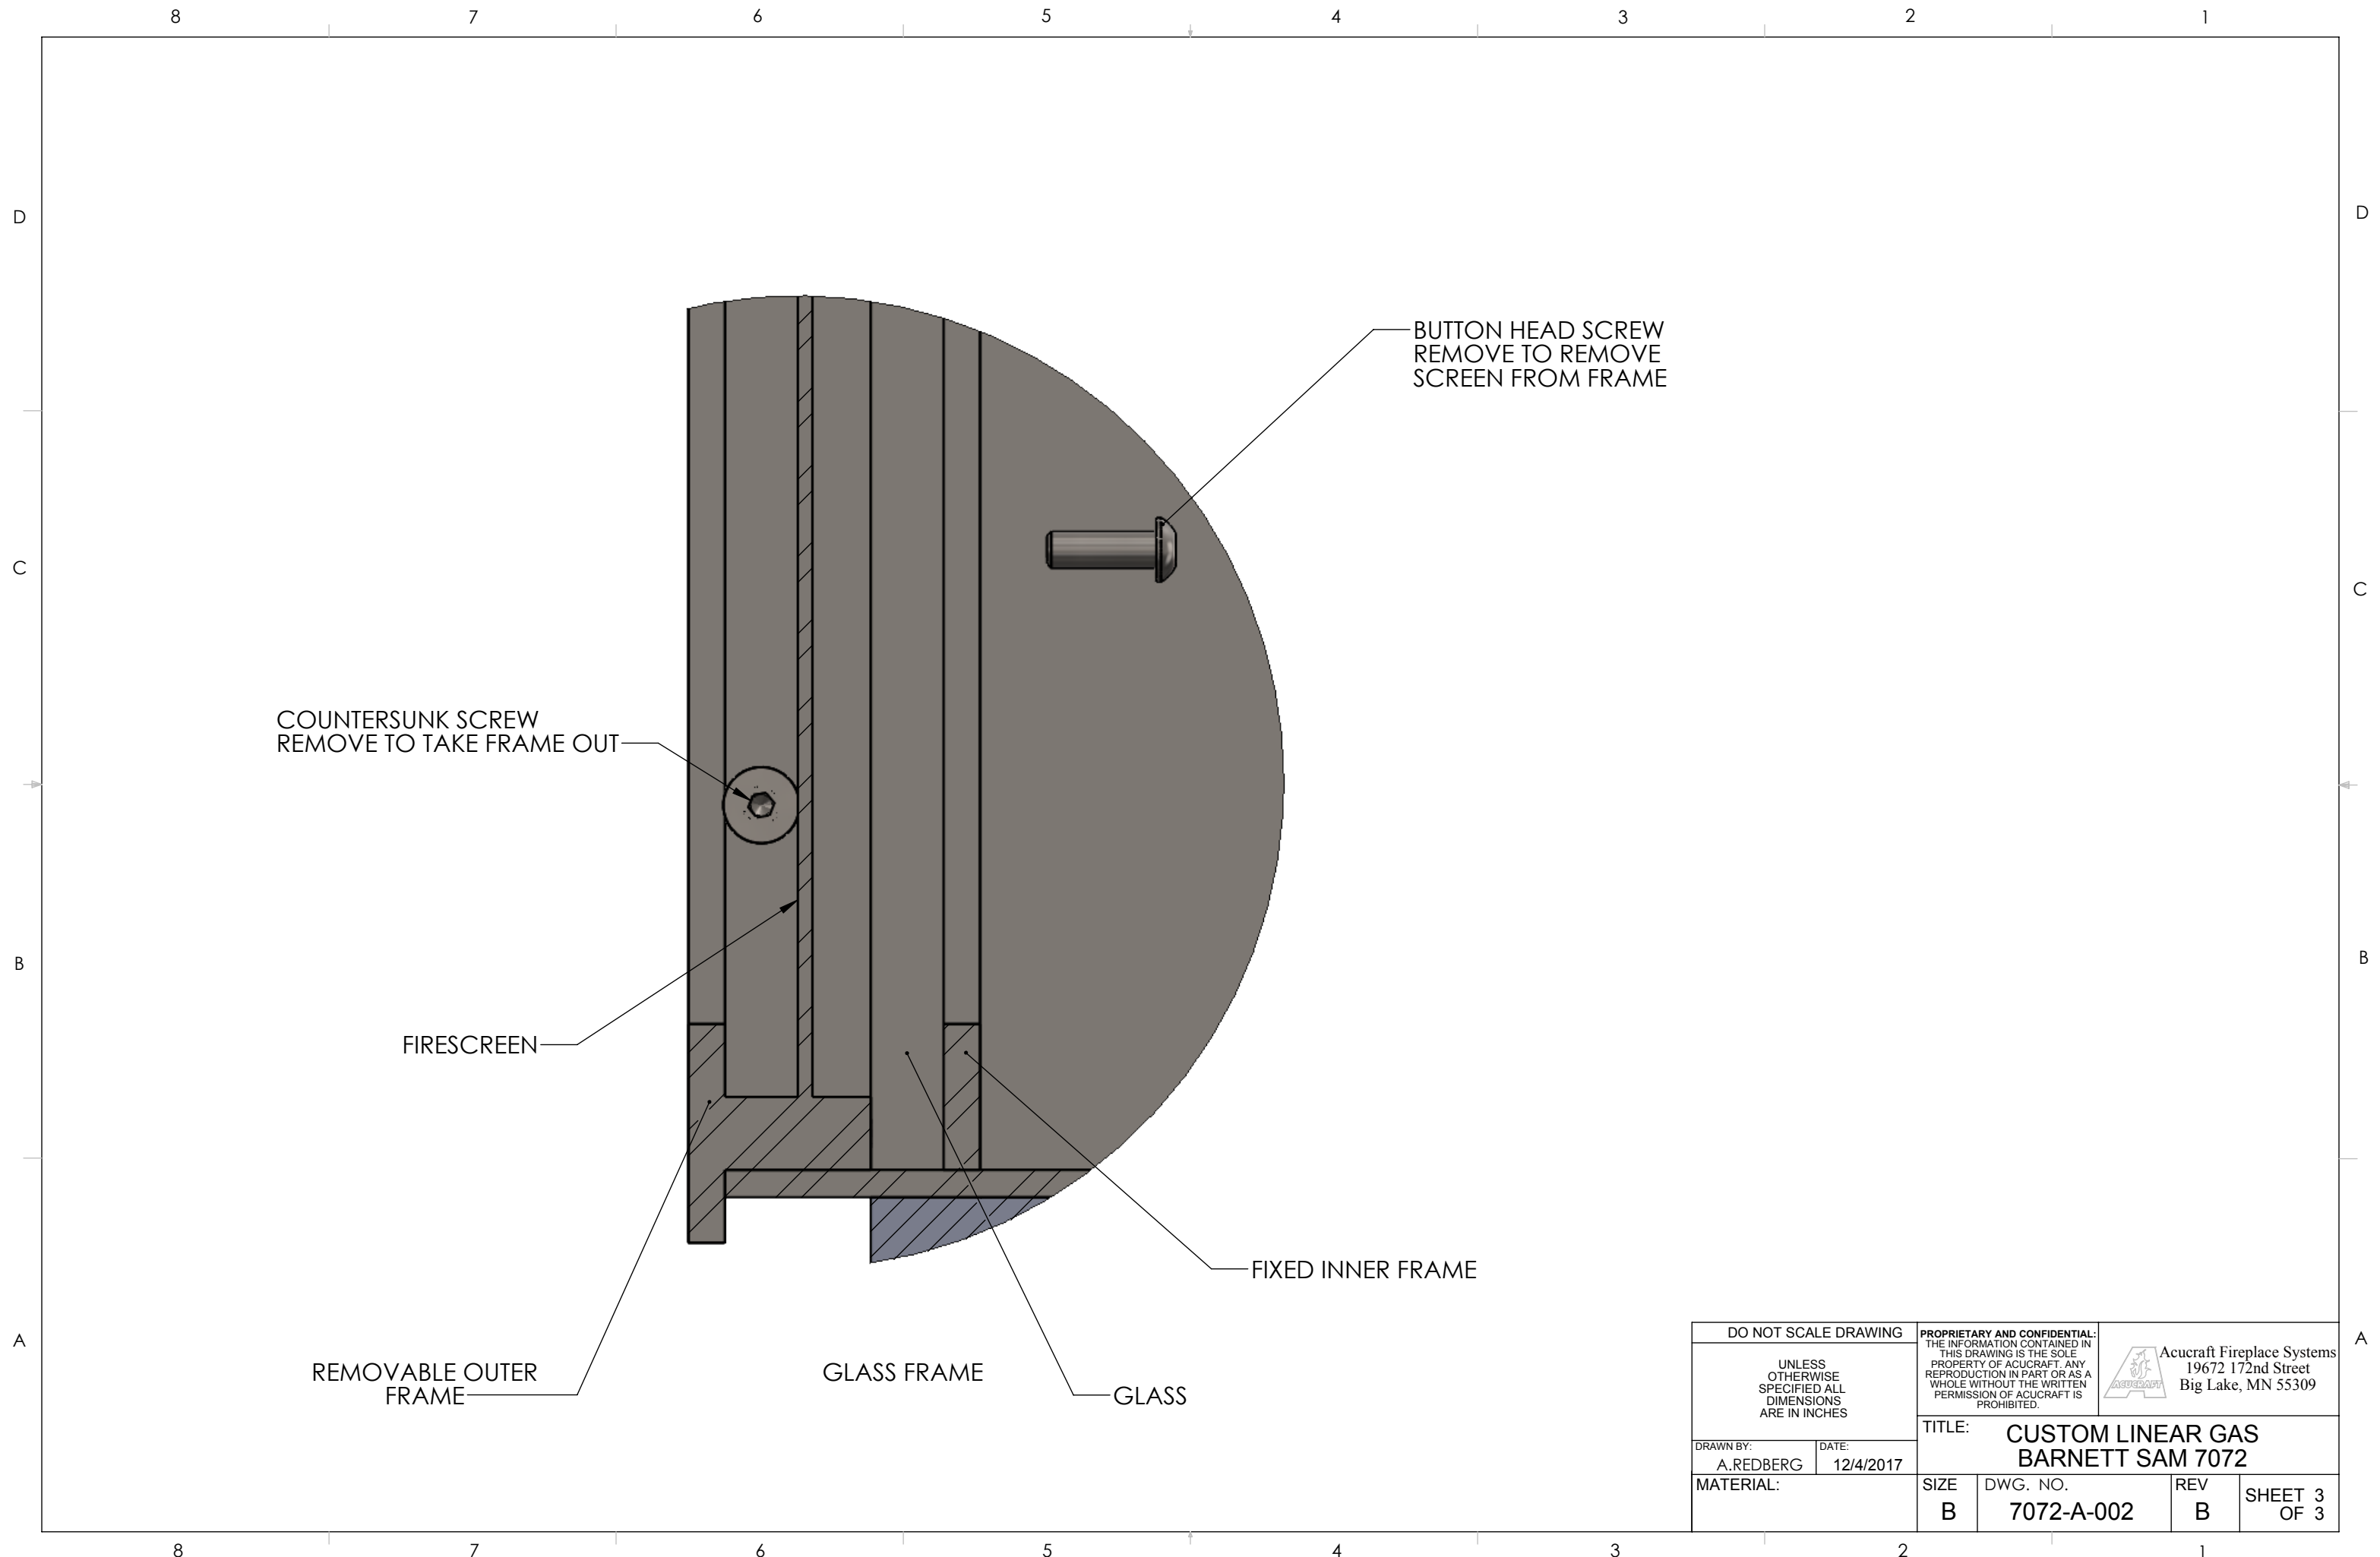

COUNTERSUNK SCREW
REMOVE TO TAKE FRAME OUT

BUTTON HEAD SCREW
REMOVE TO REMOVE
SCREEN FROM FRAME

FIRESCREEN

FIXED INNER FRAME

REMOVABLE OUTER
FRAME

GLASS FRAME

GLASS

DO NOT SCALE DRAWING		PROPRIETARY AND CONFIDENTIAL: THE INFORMATION CONTAINED IN THIS DRAWING IS THE SOLE PROPERTY OF ACUCRAFT. ANY REPRODUCTION IN PART OR AS A WHOLE WITHOUT THE WRITTEN PERMISSION OF ACUCRAFT IS PROHIBITED.		Acucraft Fireplace Systems 19672 172nd Street Big Lake, MN 55309	
UNLESS OTHERWISE SPECIFIED ALL DIMENSIONS ARE IN INCHES		TITLE: CUSTOM LINEAR GAS BARNETT SAM 7072			
DRAWN BY: A.REDBERG	DATE: 12/4/2017	SIZE B	DWG. NO. 7072-A-002	REV B	SHEET 3 OF 3