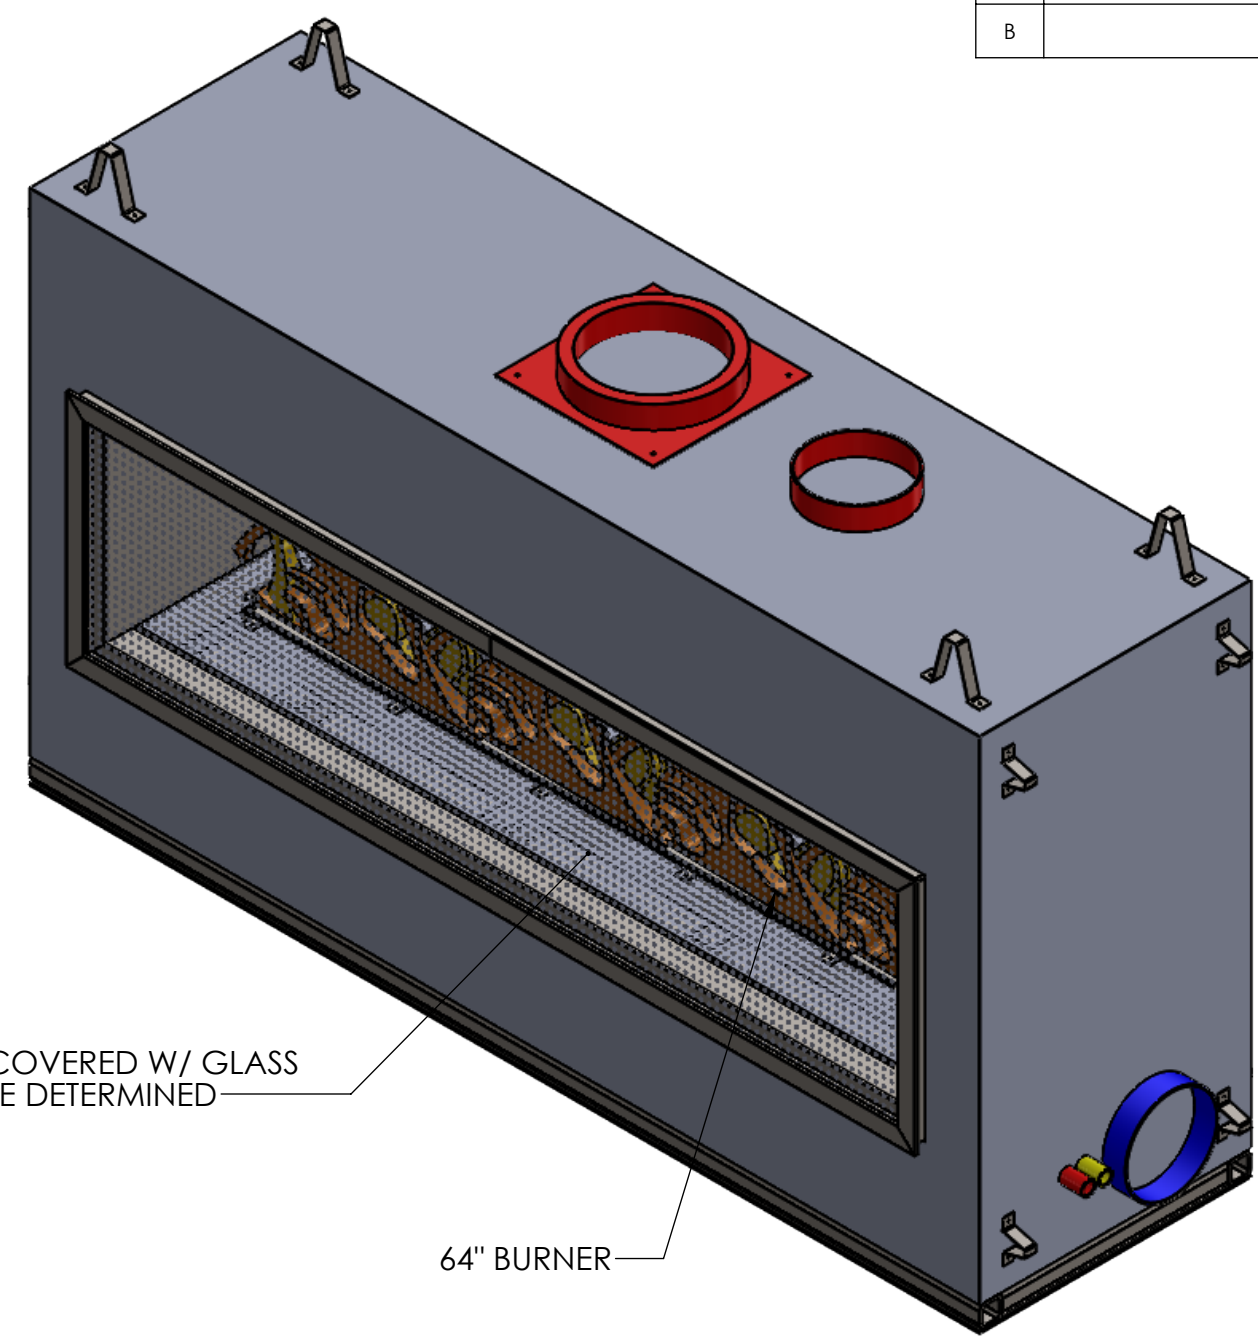

8 7 6 5 4 3 2 1

REVISIONS			
REV.	DESCRIPTION	ECO	DATE
A	INITIAL RELEASE	AR	12/4/2017
B	ADDED FRAME REMOVAL INSTRUCTIONS	AR	12/13/2017

MEDIA TRAY TO BE COVERED W/ GLASS
 MEDIA COLOR TO BE DETERMINED

64" BURNER

- NOTES:
1. ALL OVERALL DIMENSIONS +/- 1/4"
 2. CLEARANCE TO COMBUSTIBLES TO BE 4" ON TOP AND 2" ON BACK AND SIDES
 3. FRAME AND FIREBOX TO BE FINISHED MATTE BLACK
 4. APPROXIMATE BTUS: 80,000
 5. GAS TYPE: NATURAL GAS

DO NOT SCALE DRAWING		<small>PROPRIETARY AND CONFIDENTIAL: THE INFORMATION CONTAINED IN THIS DRAWING IS THE SOLE PROPERTY OF ACUCRAFT. ANY REPRODUCTION IN PART OR AS A WHOLE WITHOUT THE WRITTEN PERMISSION OF ACUCRAFT IS PROHIBITED.</small>		 Acucraft Fireplace Systems 19672 172nd Street Big Lake, MN 55309	
UNLESS OTHERWISE SPECIFIED ALL DIMENSIONS ARE IN INCHES		TITLE: CUSTOM LINEAR GAS BARNETT SAM 7072			
<small>DRAWN BY:</small> A.REDBERG	<small>DATE:</small> 12/4/2017	<small>SIZE</small> B		<small>DWG. NO.</small> 7072-A-002	<small>REV</small> B
<small>MATERIAL:</small>		<small>SHEET</small> 1		<small>OF</small> 3	

COUNTERSUNK SCREW
REMOVE TO TAKE FRAME OUT

BUTTON HEAD SCREW
REMOVE TO REMOVE
SCREEN FROM FRAME

FIRESCREEN

FIXED INNER FRAME

REMOVABLE OUTER
FRAME

GLASS FRAME

GLASS

DO NOT SCALE DRAWING		PROPRIETARY AND CONFIDENTIAL: THE INFORMATION CONTAINED IN THIS DRAWING IS THE SOLE PROPERTY OF ACUCRAFT. ANY REPRODUCTION IN PART OR AS A WHOLE WITHOUT THE WRITTEN PERMISSION OF ACUCRAFT IS PROHIBITED.		 Acucraft Fireplace Systems 19672 172nd Street Big Lake, MN 55309	
UNLESS OTHERWISE SPECIFIED ALL DIMENSIONS ARE IN INCHES		TITLE: CUSTOM LINEAR GAS BARNETT SAM 7072			
DRAWN BY: A.REDBERG	DATE: 12/4/2017	SIZE B	DWG. NO. 7072-A-002	REV B	SHEET 3 OF 3