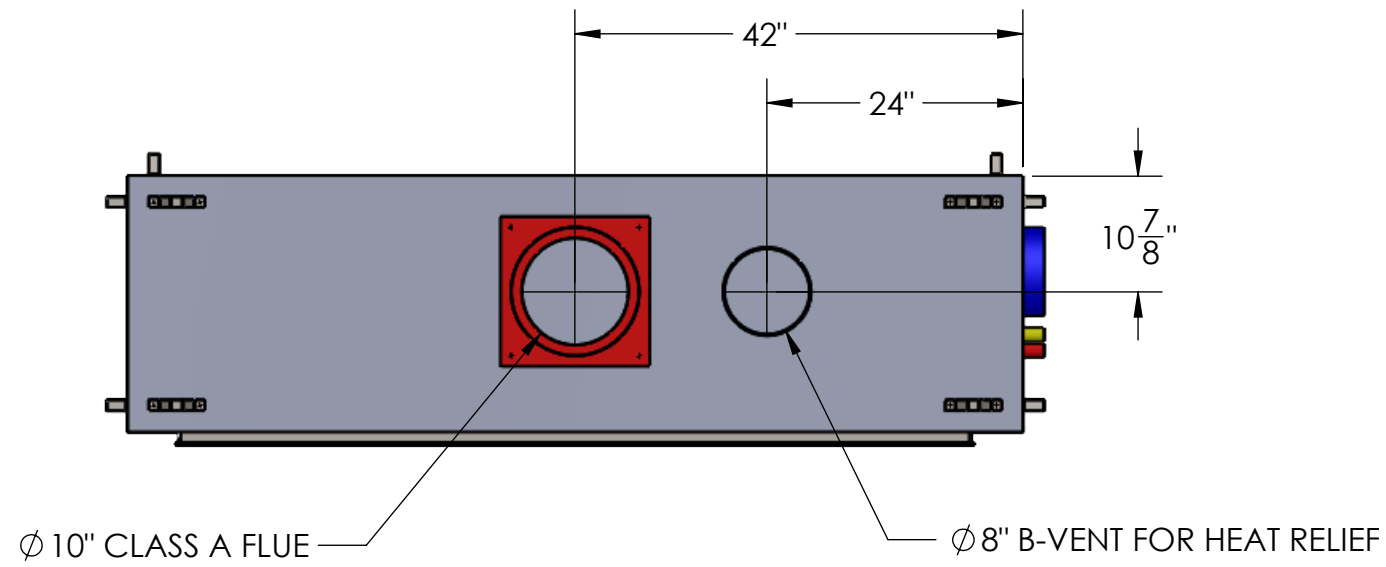

DO NOT SCALE DRAWING		PROPRIETARY AND CONFIDENTIAL: THE INFORMATION CONTAINED IN THIS DRAWING IS THE SOLE PROPERTY OF ACUCRAFT. ANY REPRODUCTION IN PART OR AS A WHOLE WITHOUT THE WRITTEN PERMISSION OF ACUCRAFT IS PROHIBITED.		Acucraft Fireplace Systems 19672 172nd Street Big Lake, MN 55309
UNLESS OTHERWISE SPECIFIED ALL DIMENSIONS ARE IN INCHES		TITLE: CUSTOM LINEAR GAS BARNETT SAM 7072		
DRAWN BY: A. REDBERG	DATE: 12/4/2017	SIZE B	DWG. NO. 7072-A-002	REV B
MATERIAL:				SHEET 2 OF 3