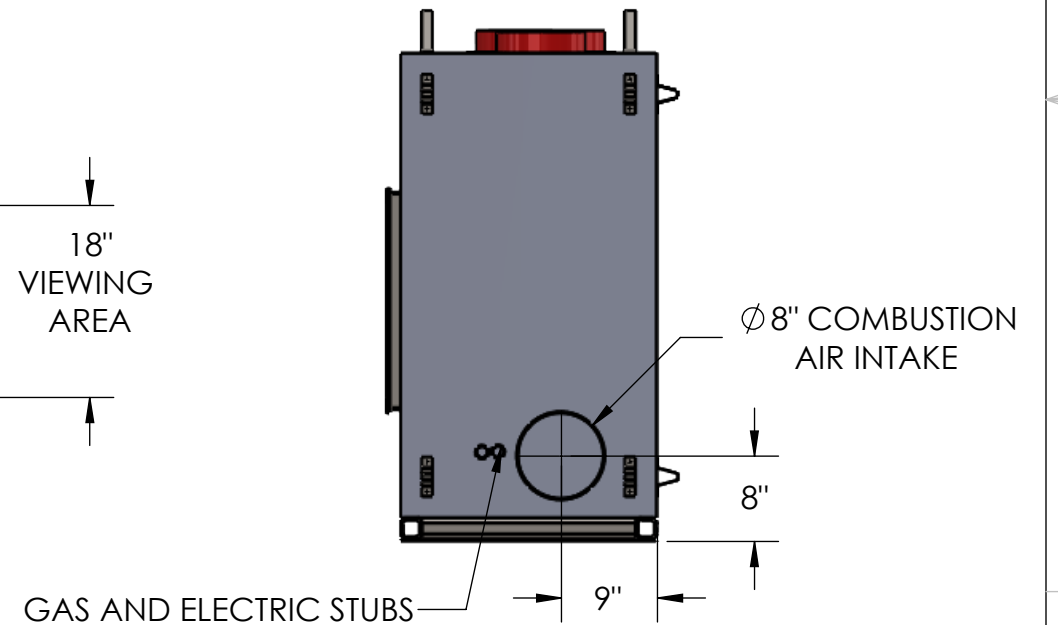

DO NOT SCALE DRAWING		PROPRIETARY AND CONFIDENTIAL: THE INFORMATION CONTAINED IN THIS DRAWING IS THE SOLE PROPERTY OF ACUCRAFT. ANY REPRODUCTION IN PART OR AS A WHOLE WITHOUT THE WRITTEN PERMISSION OF ACUCRAFT IS PROHIBITED.		Acucraft Fireplace Systems 19672 172nd Street Big Lake, MN 55309
UNLESS OTHERWISE SPECIFIED ALL DIMENSIONS ARE IN INCHES		TITLE: CUSTOM LINEAR GAS BARNETT SAM 7072		
DRAWN BY: A. REDBERG	DATE: 12/4/2017	SIZE B	DWG. NO. 7072-A-002	REV B
MATERIAL:				SHEET 2 OF 3